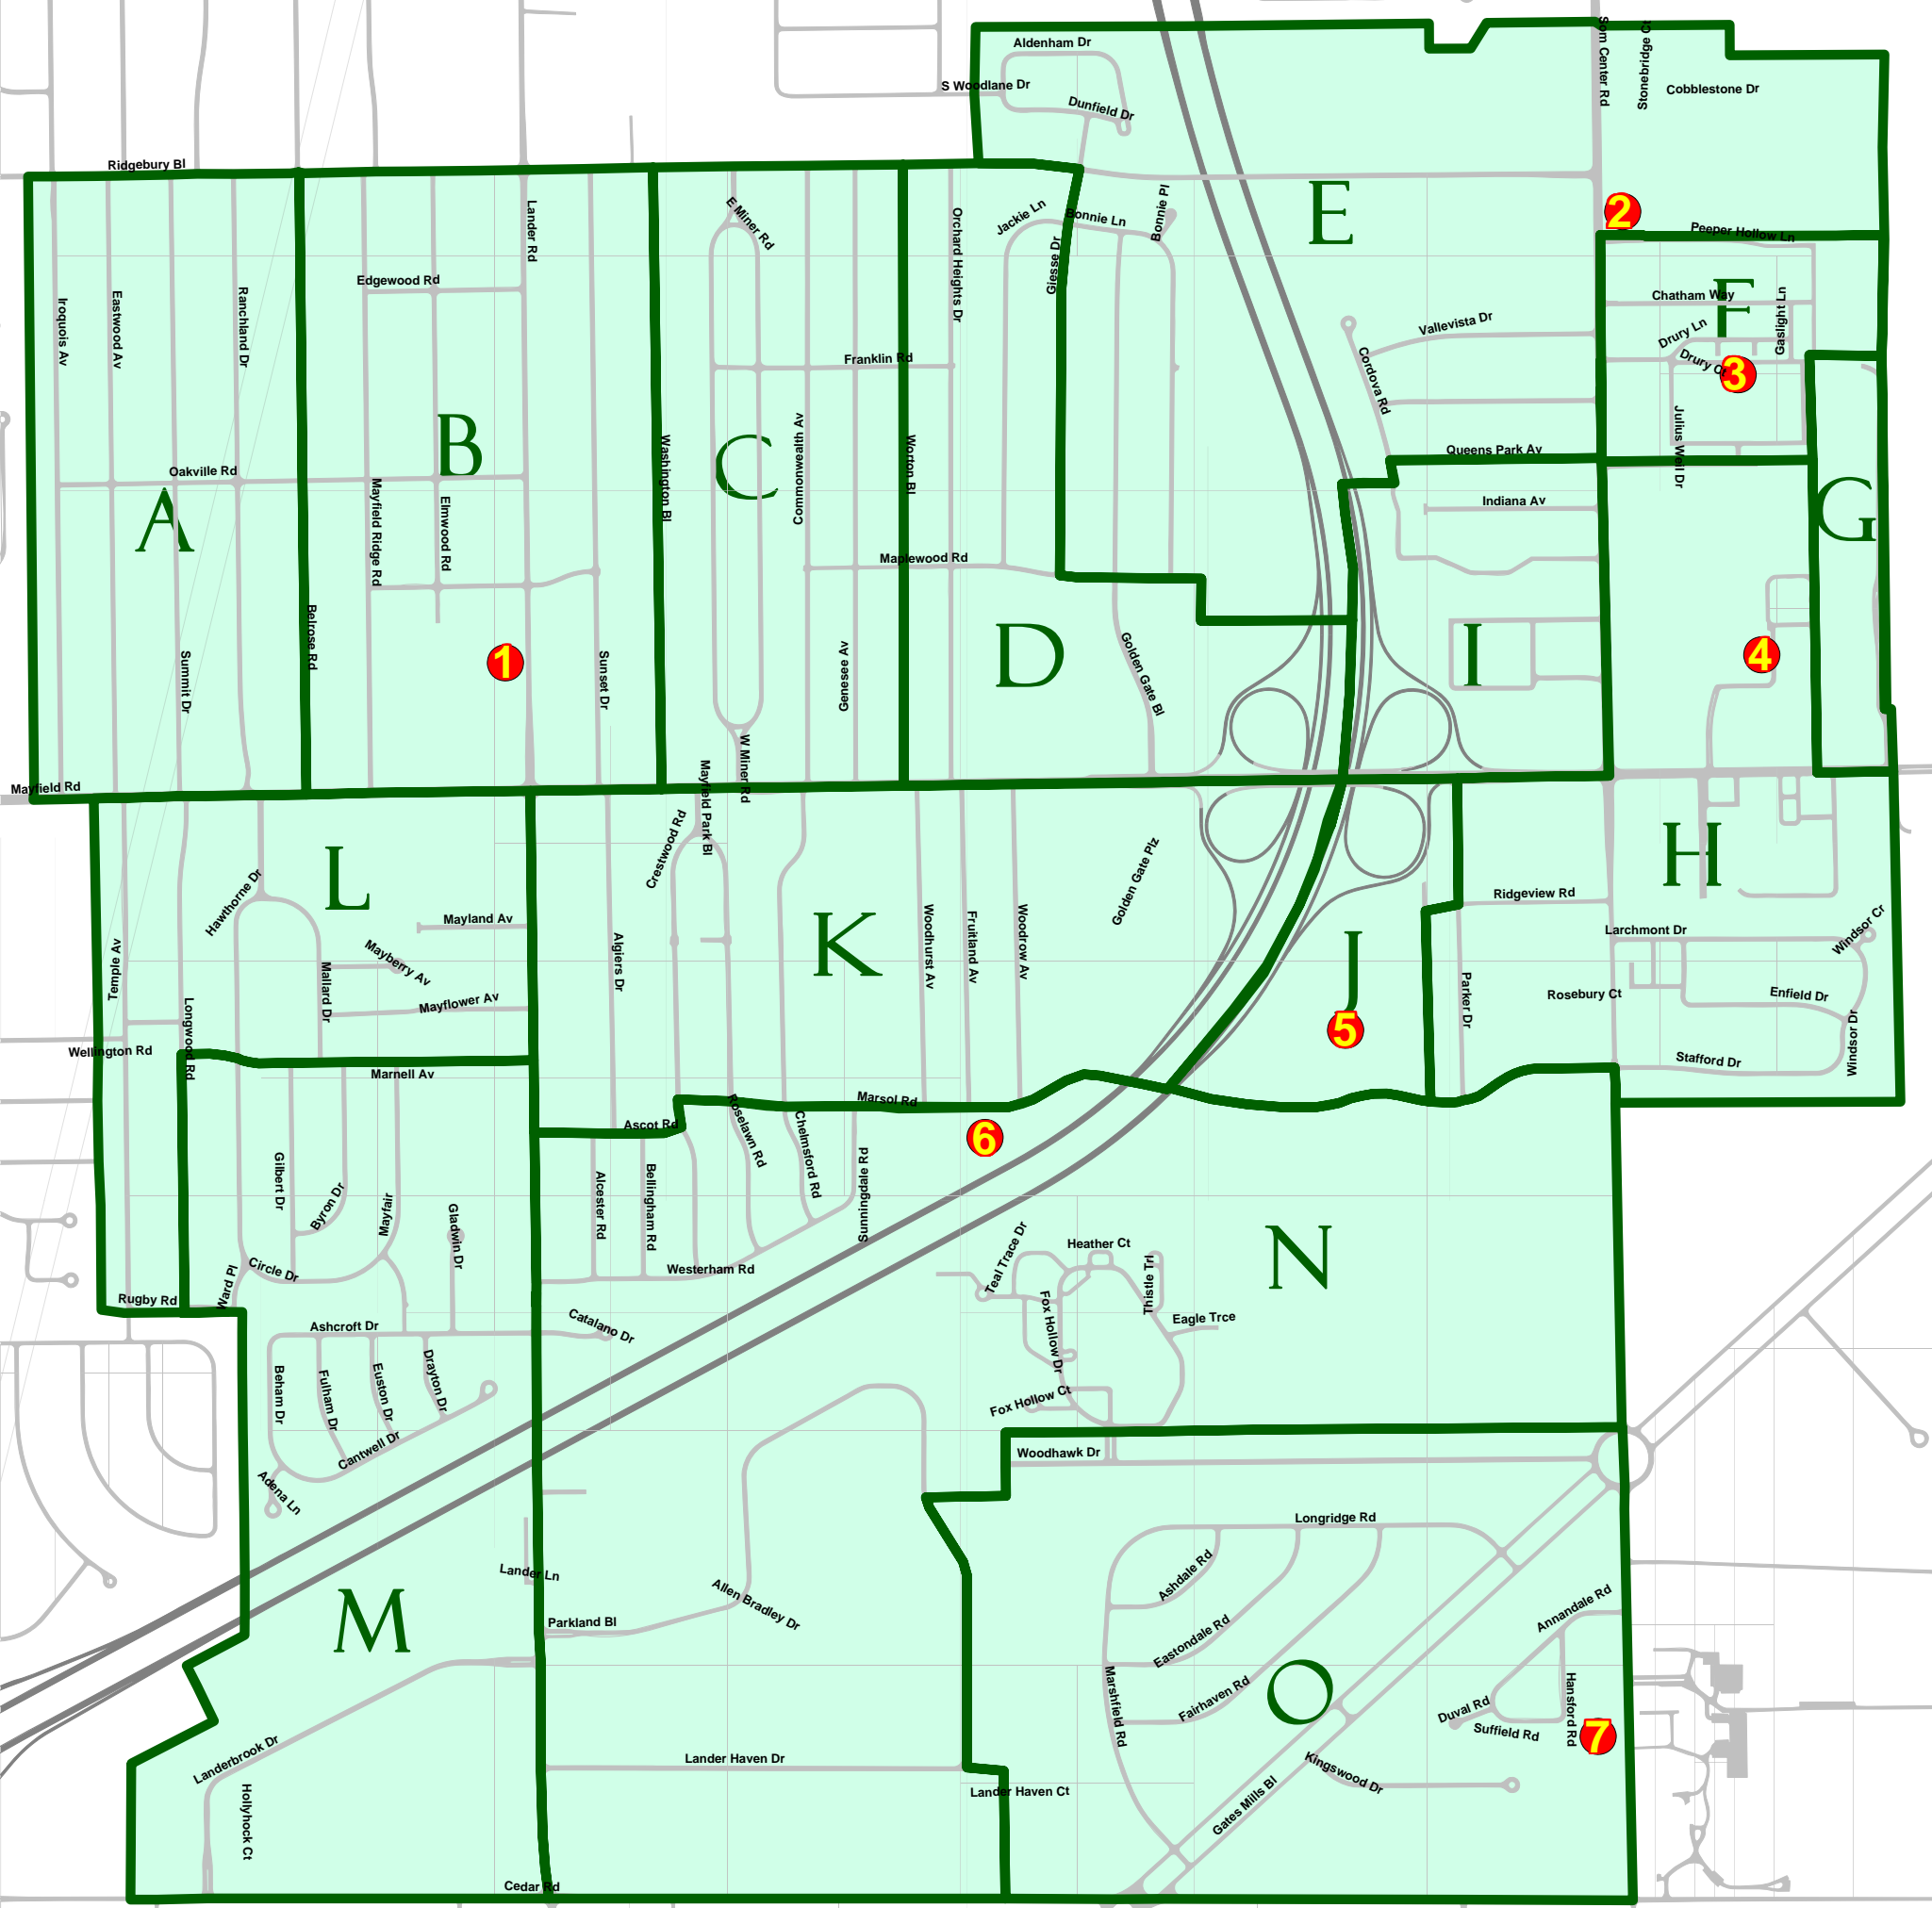

MAYFIELD HEIGHTS

Poll	poll_id	Name	Address	Precincts
1	5940	CORNERSTONE COMMUNITY CHURCH	1400 LANDER ROAD	A; B & C
2	5920	MAYFIELD MIDDLE SCHOOL	1123 S.O.M. CENTER ROAD	D & E
3	5930	SCHNURMANN- LUTHER SOCIAL CENTI	1229 DRURY COURT	F
4	5980	GATES MILLS VILLA	6755 MAYFIELD ROAD	G & H
5	5970	THE MARSOL APTS. CLUBHOUSE	6503 1/2 MARSOL ROAD	I & J
6	5960	ROSS C. DEJOHN COMM.CENTER	6306 MARSOL ROAD	K; L; M & N
7	5910	OUR SAVIOR LUTHERAN CHURCH	2154 S.O.M. CENTER RD	O

Notice to buyer: The Cuyahoga County Board of Elections cannot guarantee the absolute accuracy of the data purchased. The information contained on this map reflects the most recent update of our records. In the unlikely event serious data problems are detected, please contact the GIS Technician at (216) 443-6686. Prepared by Ryan Noles 03/11/2010